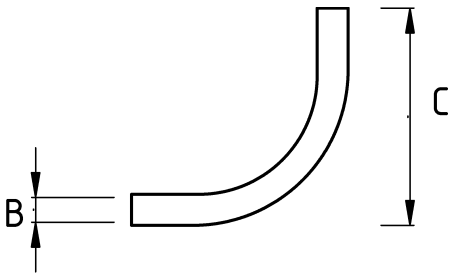

EMT PULLING ELBOW, INSIDE CORNER SET SCREW 90

Technical Details

Product Code	Size I	A	B	C	D	E	Net Weight (kg/pc)	In Pack (pc)
R395016	1/2"						0,070	40.00
R395021	3/4"						0,090	20.00
R395026	1"						0,106	16.00