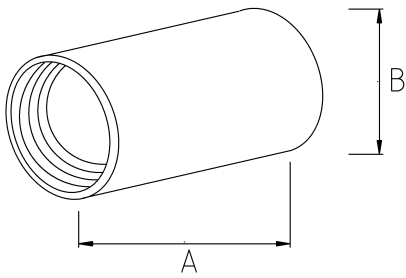

EMT COUPLING COPPER

- material : copper

Technical Details

Product Code	Size I	A	B	C	D	E	F	Net Weight (kg/pc)	In Pack (pc)
R550013	3/8"	22.00	16.50	0.70				0.007	400.00
R550016	1/2"	22.00	19.50	0.70				0.007	400.00
R550021		25.00							
R550026	1"	30.00							