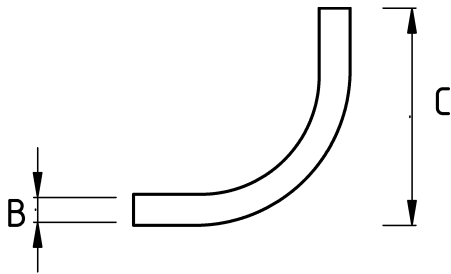

## EMT ELBOW 90

- Pre-galvanized steel core
- Color : Black

### Technical Details

| Product Code | Size I | A     | B     | C     | D    | E | Net Weight (kg/pc) | In Pack (pc) |
|--------------|--------|-------|-------|-------|------|---|--------------------|--------------|
| R490916      | 1/2"   | 15.80 | 17.93 | 16.00 | 0.48 |   | 0,071              | 24.00        |
| R490921      | 3/4"   | 20.90 | 23.42 | 17.80 | 0.83 |   | 0,125              | 80.00        |
| R490926      | 1"     | 26.60 | 29.54 | 20.80 | 1.26 |   | 0,228              | 40.00        |
| R490935      | 1 1/4" | 35.10 | 38.35 | 23.40 | 1.80 |   | 0,540              | 20.00        |
| R490940      | 1 1/2" | 40.90 | 44.20 | 31.20 | 1.80 |   | 0,776              | 10.00        |
| R490952      | 2"     | 51.90 | 55.80 | 38.60 | 1.80 |   | 1,247              | 5.00         |