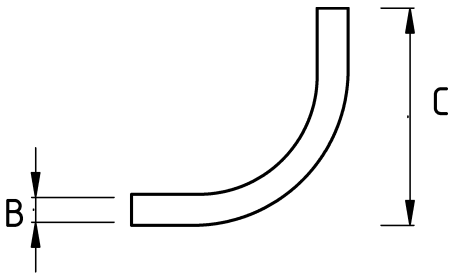

## EMT ELBOW 90, COPPER COATED

- material : copper

### Technical Details

Product Code	Size I	A	B	C	D	E	F	Net Weight (kg/pc)	In Pack (pc)
R590016	1/2"	15.80	17.93	144.00					
R590021	3/4"	21.45	23.42	168.00					
R590026	1"	26.60	29.54	204.00					