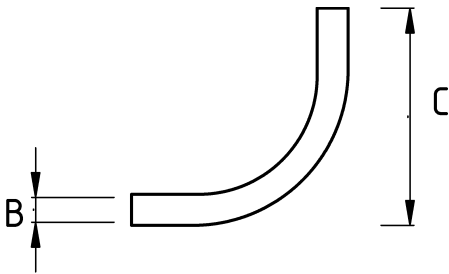

EMT ELBOW SHORT 90

Technical Details

Product Code	Size I	A	B	C	D	E	Net Weight (kg/pc)	In Pack (pc)
R391016	1/2"						0,021	100.00