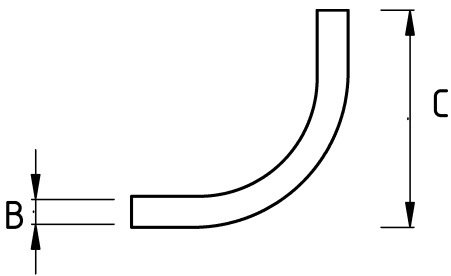

EMT ELBOW SHORT 90

Technical Details

Product Code	Size I	A	B	C	D	E	Net Weight (kg/pc)	In Pack (pc)
R391016	1/2"						0,017	100.00