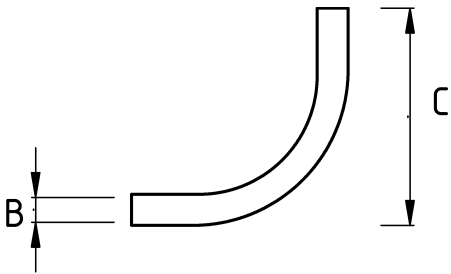

EMT ELBOW SHORT 90

Technical Details

Product Code	Size I	A	B	C	D	E	Net Weight (kg/pc)	In Pack (pc)
R391016	1/2"						0,017	100.00