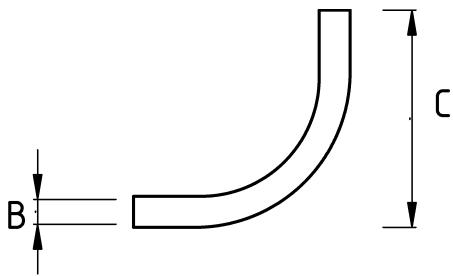

**EMT ELBOW SHORT 90**

**Technical Details**

Product Code	Size I	A	B	C	D	E	Net Weight (kg/pc)	In Pack (pc)
R391016	1/2"						0,017	100.00