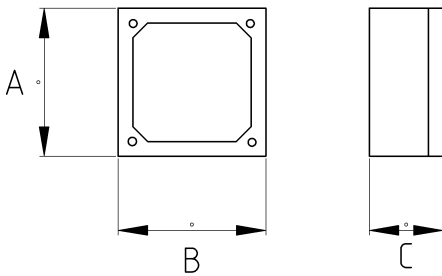

EMT Grounded Socket with Cover

fleksan[®]

- material : aluminum

- color : 9004

Technical Details

| Product Code | Size I | A | B | C | D | E | F | Net Weight (kg/pc) | In Pack (pc) |
|--------------|--------|--------|-------|-------|---|---|---|--------------------|--------------|
| R273916 | 1/2" | 116.00 | 71.00 | 51.00 | | | | 0,460 | 5.00 |