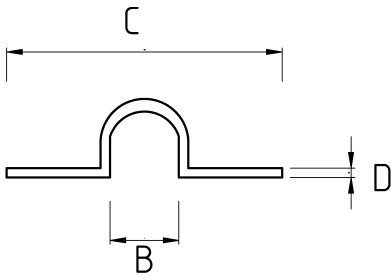

EMT SPACER BAR SADDLE

- These spacer bar saddles are used to mount BS4568

Technical Details

Product Code	Size I	A	B	C	D	E	Net Weight (kg/pc)	In Pack (pc)
R484016	1/2"			20.00	59.00	5.75	0,019	100.00
R484021	3/4"			26.70	59.00	4.75	0,021	100.00
R484026	1"			36.10	73.00	5.75	0,026	80.00
R484035	1 1/4"							
R484040	1 1/2"							
R484052	2"							