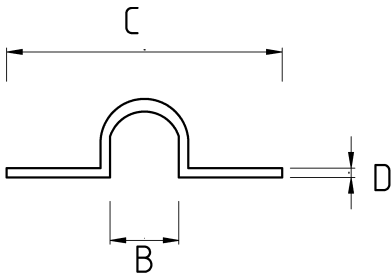

## EMT SPACER BAR SADDLE

- These spacer bar saddles are used to mount BS4568

### Technical Details

Product Code	Size I	A	B	C	D	E	Net Weight (kg/pc)	In Pack (pc)
R484016	1/2"			20.00	59.00	5.75	0,019	100.00
R484021	3/4"			26.70	59.00	4.75	0,021	100.00
R484026	1"			36.10	73.00	5.75	0,026	80.00
R484035	1 1/4"							
R484040	1 1/2"							
R484052	2"							