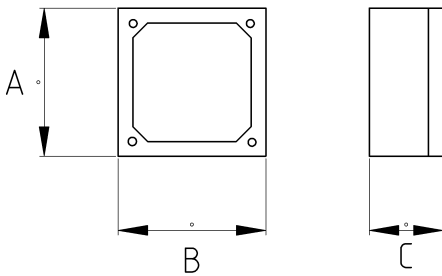

EMT Metal Dimmer Switch

fleksan[®]

- material : aluminum

Technical Details

Product Code	Size I	A	B	C	D	E	F	Net Weight (kg/pc)	In Pack (pc)
R266016	1/2"	116.00	71.00	51.00					