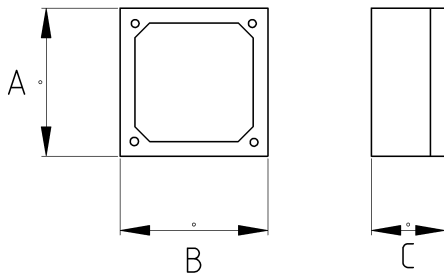

EMT Metal Two-button Switch

- material : aluminum

- color : 9004

Technical Details

Product Code	Size I	A	B	C	D	E	F	Net Weight (kg/pc)	In Pack (pc)
R262916	1/2"	116.00	71.00	51.00					