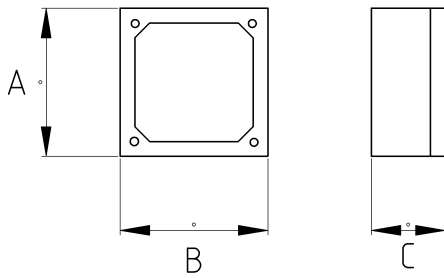

## EMT Metal Two-button Switch

- material : aluminum

- color : 7042

### Technical Details

Product Code	Size I	A	B	C	D	E	F	Net Weight (kg/pc)	In Pack (pc)
R262016	1/2"	116.00	71.00	51.00				0,452	5.00