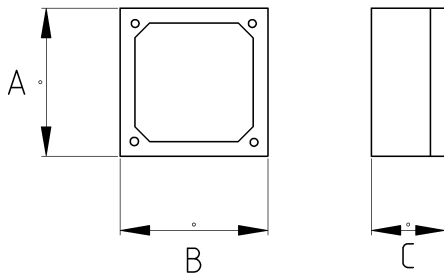

Emt Metal Toggle Switch

- material : aluminum
- color : 9004
- Aluminum enclosure
- Double ON-OFF toggle switch
- Rated 6A - 250V
- Equipped with three threaded openings for EMT conduit installation
- Color : Black

Technical Details

Product Code	Size I	A	B	C	D	E	F	Net Weight (kg/pc)	In Pack (pc)
R282916	1/2"	116.00	71.00	51.00				0,421	4.00