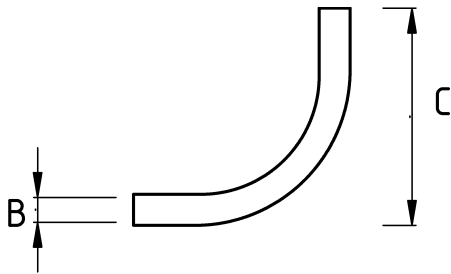

Technical Details

Product Code	Size I	A	B	C	D	E	Net Weight (kg/pc)	In Pack (pc)
R397016	1/2"						0,064	50.00
R397021	3/4"						0,110	40.00
R397026	1"						0,208	16.00