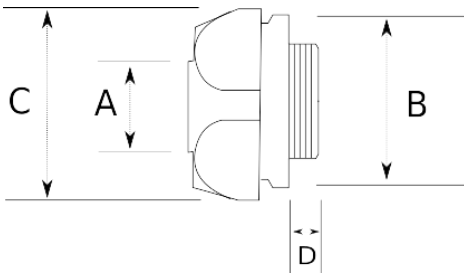

EMT SET SCREW CONNECTOR

- Die cast zinc
- Easy install
- For dry location applications

Technical Details

Product Code	Size I	A	B	C	D	E	Net Weight (kg/pc)	In Pack (pc)
R305016	1/2"						0,022	100.00
R305021	3/4"						0,038	100.00
R305026	1"						0,051	60.00
R305035	1 1/4"						0,082	25.00
R305040	1 1/2"						0,103	20.00
R305052	2"						0,154	8.00
R305063	2 1/2"							
R305078	3"							
R305102	4"							