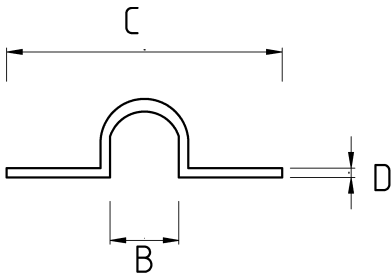

EMT SPACER BAR SADDLE

- These spacer bar saddles are used to mount BS4568

Technical Details

Product Code	Size I	A	B	C	D	E	Net Weight (kg/pc)	In Pack (pc)
R484016	1/2"						0,019	100.00
R484021	3/4"						0,021	100.00
R484026	1"						0,026	80.00
R484035	1 1/4"							
R484040	1 1/2"							
R484052	2"							