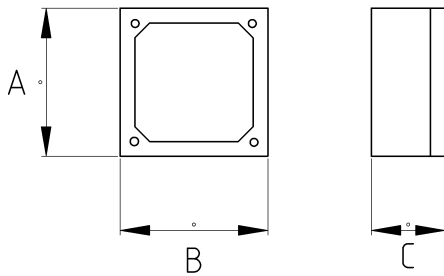

EMT SWITCH BOX THREE GANG

- material : hot-dip galvanized

- color : 9004

Technical Details

Product Code	Size I	Size II	A	B	C	D	E	F	Net Weight (kg/pc)	In Pack (pc)
R463918	1/2"	3/4"	71.00	243.00	46.00				0,294	20.00