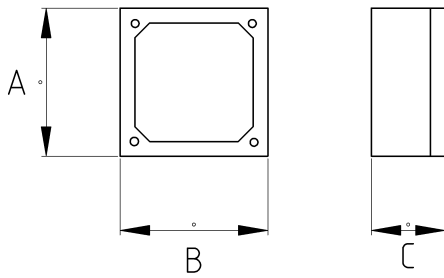

## EMT SWITCH BOX THREE GANG

### Technical Details

Product Code	Size I	A	B	C	D	E	Net Weight (kg/pc)	In Pack (pc)
R463218	1/2"	71.00	243.00	46.00			0,294	20.00