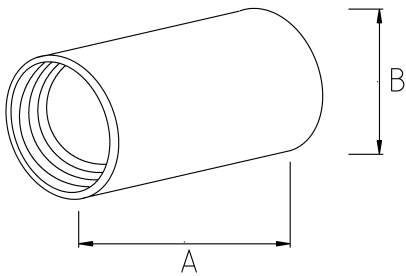

EMT TEE COUPLING

Technical Details

Product Code	Size I	A	B	C	D	E	Net Weight (kg/pc)	In Pack (pc)
R371816	1/2"	18.00					0,029	100.00