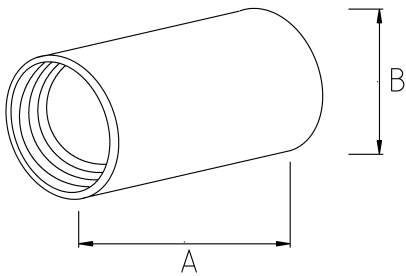

**EMT TEE COUPLING**

**Technical Details**

Product Code	Size I	A	B	C	D	E	Net Weight (kg/pc)	In Pack (pc)
R371816	1/2"	18.00					0,029	100.00