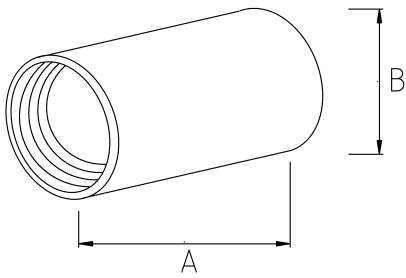

EMT TEE COUPLING

Technical Details

Product Code	Size I	A	B	C	D	E	Net Weight (kg/pc)	In Pack (pc)
R371008	5/16"	8.00						
R371016	1/2"	18.00					0,029	100.00