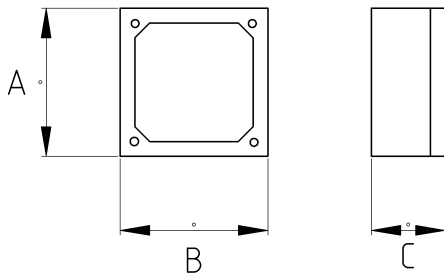

Emt Toggle Switch

- material : aluminum
- color : 7042
- Aluminum case
- Single ON-OFF toggle switch
- Rated 6A - 250V
- Equipped with three threaded openings for EMT conduit installation

Technical Details

Product Code	Size I	A	B	C	D	E	F	Net Weight (kg/pc)	In Pack (pc)
R281016	1/2"	116.00	71.00	51.00				0,401	4.00