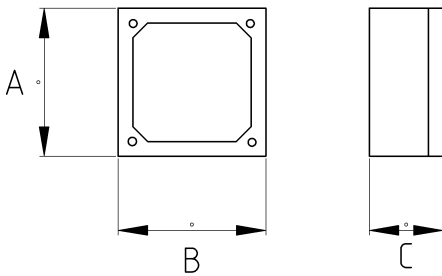

EMT Grounded Socket with Cover

- material : aluminum

- color : 9004

Technical Details

Product Code	Size I	A	B	C	D	E	F	Net Weight (kg/pc)	In Pack (pc)
R273916	1/2"	116.00	71.00	51.00				0,460	5.00