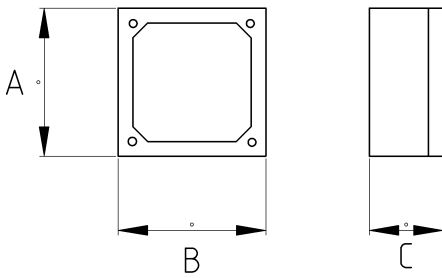

## EMT SWITCH BOX THREE GANG

### Technical Details

Product Code	Size I	A	B	C	D	E	Net Weight (kg/pc)	In Pack (pc)
R463218	1/2"	71.00	243.00	46.00			0,299	