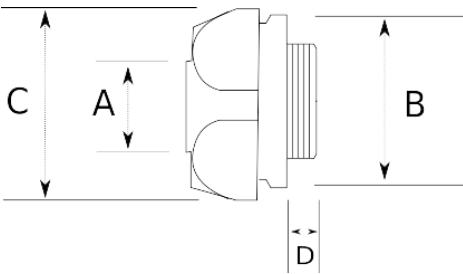

EMT SET SCREW CONNECTOR

- Easy install
- For dry location applications
- With steel locknut

Technical Details

| Product Code | Size I | A | B | C | D | E | Net Weight (kg/pc) | In Pack (pc) |
|--------------|--------|---|---|---|---|---|--------------------|--------------|
| R205016 | 1/2" | | | | | | | 100.00 |
| R205021 | 3/4" | | | | | | | 100.00 |
| R205026 | 1" | | | | | | | 60.00 |