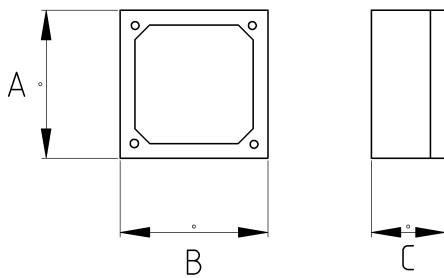

OUTLET BOX COVERS FOR SCHUKO SOCKETS

Technical Details

Product Code	Size I	A	B	C	D	E	Net Weight (kg/pc)	In Pack (pc)
N268010		116.00	71.00				0,023	40.00
N268020		116.00	116.00				0,036	20.00