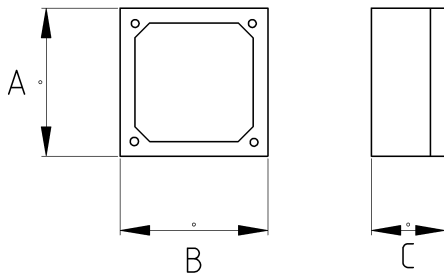

WEATHERPROOF OUTLET BOX COVERS

Technical Details

Product Code	Size I	A	B	C	D	E	Net Weight (kg/pc)	In Pack (pc)
N265900		100.00	100.00				0,034	40.00