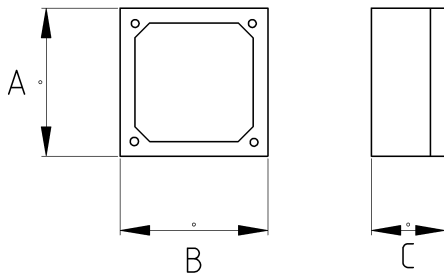

OUTLET BOX COVERS FOR SCHUKO SOCKETS

Technical Details

Product Code	Size I	A	B	C	D	E	Net Weight (kg/pc)	In Pack (pc)
N268010		116.00	71.00				0,023	40.00
N268020		116.00	116.00				0,036	20.00