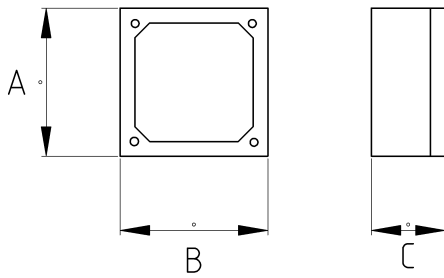

WEATHERPROOF OUTLET BOX COVERS

Technical Details

Product Code	Size I	A	B	C	D	E	Net Weight (kg/pc)	In Pack (pc)
N265900		100.00	100.00				0,034	40.00