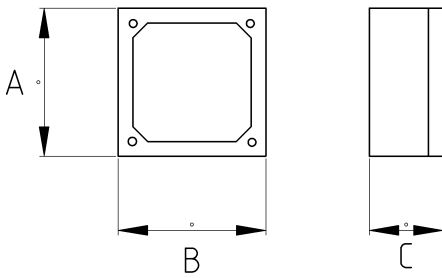

WEATHERPROOF OUTLET BOX COVERS

Technical Details

Product Code	Size I	A	B	C	D	E	Net Weight (kg/pc)	In Pack (pc)
N265900		100.00	100.00				0,034	40.00