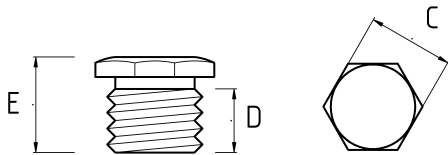

EX-PROOF BLIND PLUG, STEEL

Technical Details

Product Code	Size I	A	B	C	D	E	Net Weight (kg/pc)	In Pack (pc)
V430816	NPT 1/2"							
V430821	NPT 3/4"							
V430826	NPT 1"							
V430835	NPT 1 1/4"							
V430840	NPT 1 1/2"							
V430852	NPT 2"							