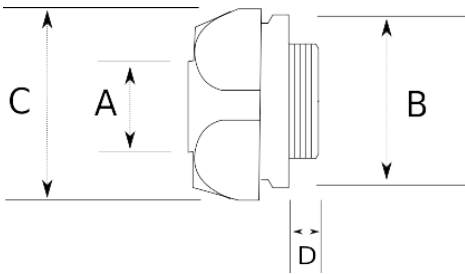

EX-PROOF CONNECTOR, STAINLESS BFF

- Stainless steel core (316L)

Technical Details

Product Code	Size I	A	B	C	D	E	Net Weight (kg/pc)	In Pack (pc)
V752816	NPT 1/2"							
V752821	NPT 3/4"							
V752826	NPT 1"							
V752835	NPT 1 1/4"							
V752840	NPT 1 1/2"							
V752852	NPT 2"							