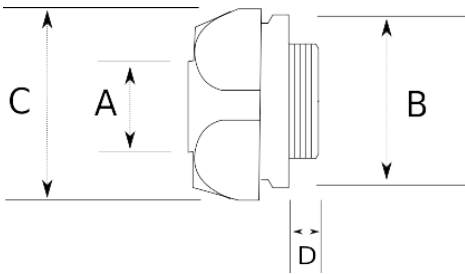

## EX-PROOF CONNECTOR, STAINLESS BMF

- Stainless steel core (316L)

### Technical Details

Product Code	Size I	A	B	C	D	E	Net Weight (kg/pc)	In Pack (pc)
V751816	NPT 1/2"							
V751821	NPT 3/4"							
V751826	NPT 1"							
V751835	NPT 1 1/4"							
V751840	NPT 1 1/2"							
V751852	NPT 2"							