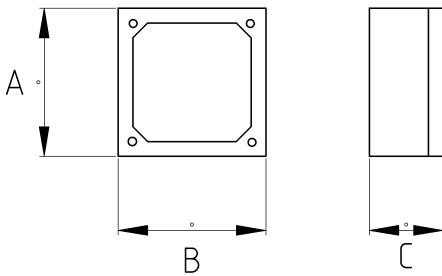

EX-PROOF BOX, ALUMINUM

IP68

Technical Details

Product Code	Size I	A	B	C	D	E	Net Weight (kg/pc)	In Pack (pc)
V260816	NPT 1/2"	2.00						
V260821	NPT 3/4"	2.00						
V266816	NPT 1/2"	3.00						
V266821	NPT 3/4"	3.00					0,660	3.00
V266826	NPT 1"	3.00						
V266835	NPT 1 1/4"	3.00						
V266840	NPT 1 1/2"	3.00						
V266852	NPT 2"	3.00						
V268816	NPT 1/2"	4.00						
V268821	NPT 3/4"	4.00						
V268826	NPT 1"	4.00						
V268835	NPT 1 1/4"	4.00						
V268840	NPT 1 1/2"	4.00						
V268852	NPT 2"	4.00						