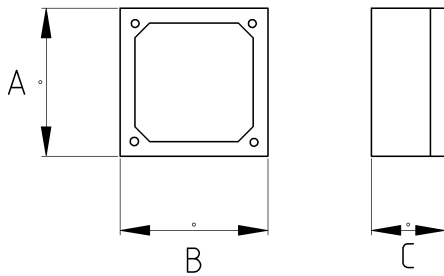

EX-PROOF JUNCTION BOX GRP EXE

- Body and Cover: Glass Reinforced Polyester
- UV Resistant
- Flame Retardant V0 (UL94)
- DIN rail
- Internal earthing plates
- Equipotential earthing screw
- Rail and cover screws
- Color: Granite Grey
- ATEX II 2G Ex eb IIC T3-T6 Gb

IP66

-65 C

+135 C

Technical Details

Product Code	Size I	A	B	C	D	E	Net Weight (kg/pc)	In Pack (pc)
V860085		102.00	102.00	82.00			0,579	20.00
V860180		141.00	141.00	91.00			0,967	8.00
V860354		211.00	151.00	111.00			1,617	4.00