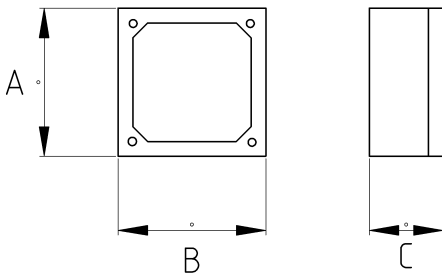

EX-PROOF JUNCTION BOX GRP EXE

- Body and Cover: Glass Reinforced Polyester
- UV Resistant
- Flame Retardant V0 (UL94)
- DIN rail
- Internal earthing plates
- Equipotential earthing screw
- Rail and cover screws
- Color: Granite Grey
- ATEX II 2G Ex eb IIC T3-T6 Gb

IP66	-65 C	+135 C
------	-------	--------

Technical Details

Product Code	Size I	A	B	C	D	E	Net Weight (kg/pc)	In Pack (pc)
V860085		102.00	102.00	82.00			0,579	20.00
V860180		141.00	141.00	91.00			0,967	8.00
V860354		211.00	151.00	111.00			1,617	4.00