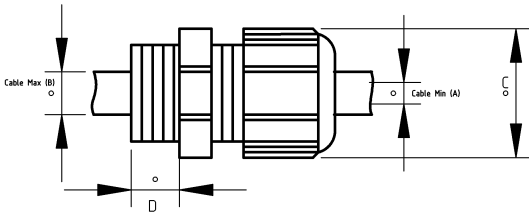

EX-PROOF CABLE GLAND, STAINLESS STEEL 316L EXE

- Stainless steel core (316L)
- EX II 2GD Ex db IIC Gb

| | | |
|------|-------|-------|
| IP68 | -40 C | +80 C |
|------|-------|-------|

Technical Details

| Product Code | Size I | A | B | C | D | E | Net Weight (kg/pc) | In Pack (pc) |
|--------------|----------|-------|-------|---|---|---|--------------------|--------------|
| V700403 | M16x1.5 | 4.00 | 12.00 | | | | | |
| V700406 | M20x1.5 | 4.00 | 12.00 | | | | | |
| V700409 | M25x1.5 | 4.00 | 12.00 | | | | | |
| V700410 | M25x1.5 | 10.00 | 18.00 | | | | | |
| V700414 | M32x1.5 | 14.00 | 24.00 | | | | | |
| V700422 | M40x1.5 | 22.00 | 32.00 | | | | | |
| V700805 | NPT 1/2" | 3.00 | 9.00 | | | | | |
| V700806 | NPT 1/2" | 4.00 | 12.00 | | | | | |
| V700809 | NPT 3/4" | 4.00 | 12.00 | | | | 0,071 | 40.00 |
| V700810 | NPT 3/4" | 10.00 | 18.00 | | | | | |
| V700811 | NPT 3/4" | 14.00 | 20.00 | | | | | |