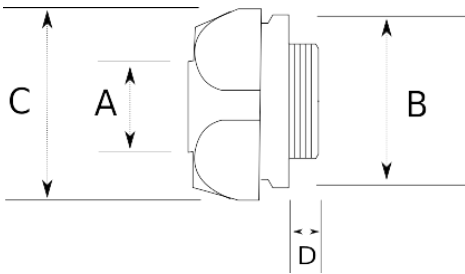

EX-PROOF CONNECTOR, STEEL BFF

Technical Details

Product Code	Size I	A	B	C	D	E	Net Weight (kg/pc)	In Pack (pc)
V452816	NPT 1/2"							30.00
V452821	NPT 3/4"						0,172	25.00
V452826	NPT 1"						0,233	20.00
V452835	NPT 1 1/4"							
V452840	NPT 1 1/2"							
V452852	NPT 2"							