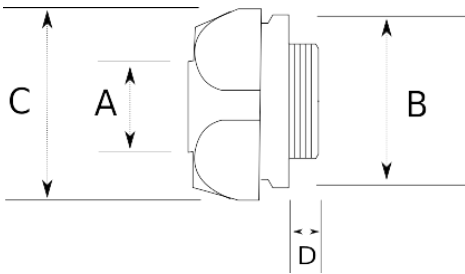

Technical Details

Product Code	Size I	A	B	C	D	E	Net Weight (kg/pc)	In Pack (pc)
V452816	NPT 1/2"							30.00
V452821	NPT 3/4"						0,172	25.00
V452826	NPT 1"						0,233	20.00
V452835	NPT 1 1/4"							
V452840	NPT 1 1/2"							
V452852	NPT 2"