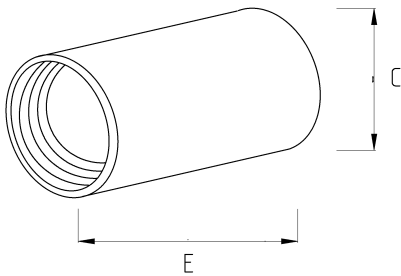

## EX-PROOF COUPLING, STEEL

### Technical Details

Product Code	Size I	A	B	C	D	E	Net Weight (kg/pc)	In Pack (pc)
V450816	NPT 1/2"							
V450821	NPT 3/4"							
V450826	NPT 1"							
V450835	NPT 1 1/4"							
V450840	NPT 1 1/2"							
V450852	NPT 2"							