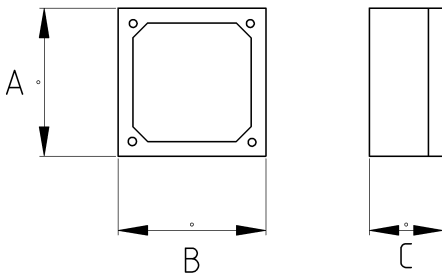

Technical Details

Product Code	Size I	A	B	C	D	E	Net Weight (kg/pc)	In Pack (pc)
V860085		102.00	102.00	82.00			0,579	20.00
V860180		141.00	141.00	91.00			0,967	8.00
V860354		211.00	151.00	111.00			1,617	4.00