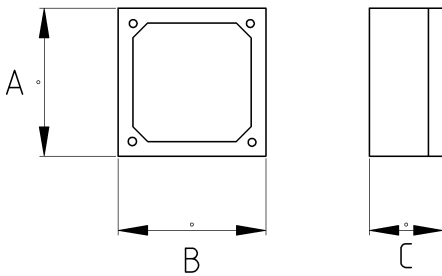

## EX-PROOF JUNCTION BOX GRP EXE

- Body and Cover: Glass Reinforced Polyester
- UV Resistant
- Flame Retardant V0 (UL94)
- DIN rail
- Internal earthing plates
- Equipotential earthing screw
- Rail and cover screws
- Color: Granite Grey
- ATEX II 2G Ex eb IIC T3-T6 Gb

### Technical Details

Product Code	Size I	A	B	C	D	E	Net Weight (kg/pc)	In Pack (pc)
V860085		102.00	102.00	82.00			0,579	20.00
V860180		141.00	141.00	91.00			0,967	8.00
V860354		211.00	151.00	111.00			1,617	4.00