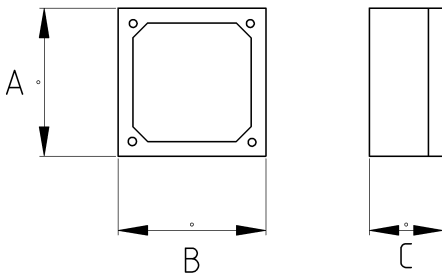

EX-PROOF JUNCTION BOX GRP EXE

- Body and Cover: Glass Reinforced Polyester
- UV Resistant
- Flame Retardant V0 (UL94)
- DIN rail
- Internal earthing plates
- Equipotential earthing screw
- Rail and cover screws
- Color: Granite Grey
- ATEX II 2G Ex eb IIC T3-T6 Gb

IP66

-65 C

+135 C

Technical Details

Product Code	Size I	A	B	C	D	E	Net Weight (kg/pc)	In Pack (pc)
V860085		102.00	102.00	82.00			0,579	20.00
V860180		141.00	141.00	91.00			0,967	8.00
V860354		211.00	151.00	111.00			1,617	4.00