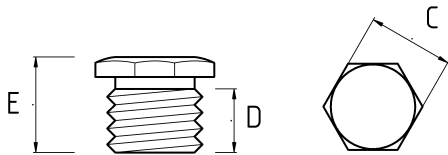

## EX-PROOF BLIND PLUG, STEEL

### Technical Details

Product Code	Size I	A	B	C	D	E	Net Weight (kg/pc)	In Pack (pc)
V430816	NPT 1/2"							
V430821	NPT 3/4"							
V430826	NPT 1"							
V430835	NPT 1 1/4"							
V430840	NPT 1 1/2"							
V430852	NPT 2"							