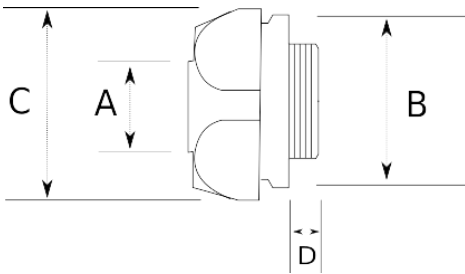

EX-PROOF LIQUID-TIGHT CONNECTOR, SILOK TYPE

- Stainless steel core
- For non armoured cables

IP68	-40 C	+100 C
------	-------	--------

Technical Details

Product Code	Size I	A	B	C	D	E	Net Weight (kg/pc)	In Pack (pc)
V780416	M20x1.5	16.00	4.00	12.00			0,103	20.00
V780816	NPT 1/2"	16.00	4.00	12.00				
V780821	NPT 3/4"	21.00	10.00	18.00				
V780826	NPT 1"	26.00	14.00	24.00				
V780835	NPT 1 1/4"	35.00	22.00	32.00				
V780840	NPT 1 1/2"	40.00	26.00	35.00				