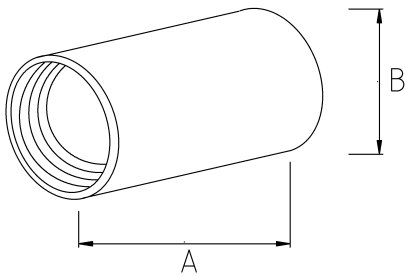

## EX-PROOF COUPLING, STEEL

### Technical Details

Product Code	Size I	A	B	C	D	E	Net Weight (kg/pc)	In Pack (pc)
V450816	NPT 1/2"							
V450821	NPT 3/4"							
V450826	NPT 1"							
V450835	NPT 1 1/4"							
V450840	NPT 1 1/2"							
V450852	NPT 2"							