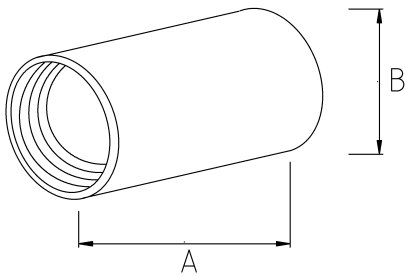

EX-PROOF COUPLING, STEEL

Technical Details

Product Code	Size I	A	B	C	D	E	Net Weight (kg/pc)	In Pack (pc)
V450816	NPT 1/2"							
V450821	NPT 3/4"							
V450826	NPT 1"							
V450835	NPT 1 1/4"							
V450840	NPT 1 1/2"							
V450852	NPT 2"							