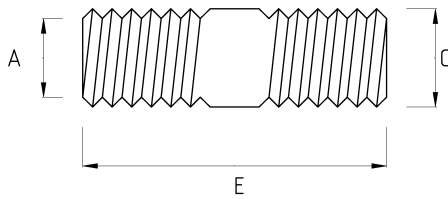

EX-PROOF NIPPLE, BRASS

- Brass nickel plated core
- ATEX II 2GD Ex db IIC Gb ; Ex eb IIC Gb ; Ex tb IIIC Db, IP66/68

-40 C	+100 C
-------	--------

Technical Details

Product Code	Size I	A	B	C	D	E	Net Weight (kg/pc)	In Pack (pc)
V690816	NPT 1/2"							
V690821	NPT 3/4"							
V690826	NPT 1"							
V690835	NPT 1 1/4"							
V690840	NPT 1 1/2"							
V690852	NPT 2"							