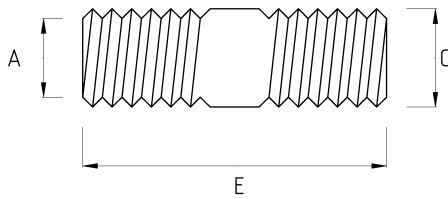

EX-PROOF NIPPLE, BRASS

- Brass nickel plated core
- ATEX II 2GD Ex db IIC Gb ; Ex eb IIC Gb ; Ex tb IIIC Db, IP66/68

fleksan®

-40 C	+100 C
-------	--------

Technical Details

Product Code	Size I	A	B	C	D	E	Net Weight (kg/pc)	In Pack (pc)
V690816	NPT 1/2"							
V690821	NPT 3/4"							
V690826	NPT 1"							
V690835	NPT 1 1/4"							
V690840	NPT 1 1/2"							
V690852	NPT 2"							