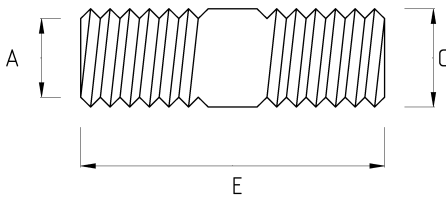

EX-PROOF NIPPLE, BRASS

- Brass nickel plated core
- ATEX II 2GD Ex db IIC Gb ; Ex eb IIC Gb ; Ex tb IIIC Db, IP66/68

fleksan®

-40 C	+100 C
-------	--------

Technical Details

Product Code	Size I	A	B	C	D	E	Net Weight (kg/pc)	In Pack (pc)
V690816	NPT 1/2"							
V690821	NPT 3/4"							
V690826	NPT 1"							
V690835	NPT 1 1/4"							
V690840	NPT 1 1/2"							
V690852	NPT 2"							