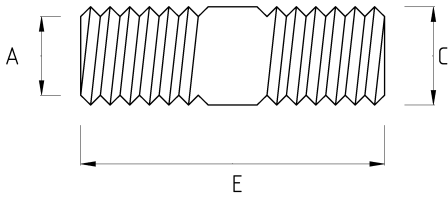

**EX-PROOF NIPPLE, STEEL**

**Technical Details**

Product Code	Size I	A	B	C	D	E	Net Weight (kg/pc)	In Pack (pc)
V490816	NPT 1/2"							
V490821	NPT 3/4"						0,086	40.00
V490826	NPT 1"						0,087	40.00
V490835	NPT 1 1/4"							
V490840	NPT 1 1/2"							
V490852	NPT 2"						0,188	20.00
V49816821	NPT 1/2"							