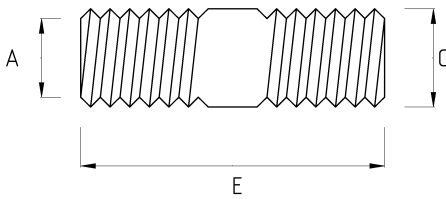

EX-PROOF REDUCER NIPPLE, BRASS

- Brass nickel plated core
- ATEX II 2GD Ex db IIC Gb ; Ex eb IIC Gb ; Ex tb IIIC Db, IP66/68

-40 C	+100 C
-------	--------

Technical Details

Product Code	Size I	Size II	A	B	C	D	E	Net Weight (kg/pc)	In Pack (pc)
V69816420	NPT 1/2"	M20x1.5							
V69821425	NPT 3/4"	M25x1.5							