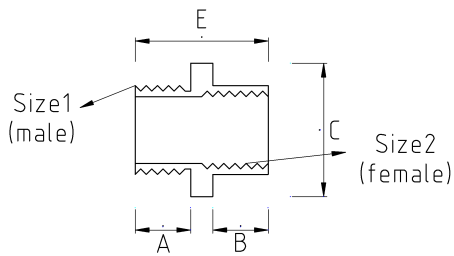

EX-PROOF REDUCER, STAINLESS STEEL

- Stainless steel core (316L)
- ATEX II 2GD Ex db IIC Gb ; Ex eb IIC Gb ; Ex tb IIIC Db, IP66/68

IP68	-40 C	+100 C
------	-------	--------

Technical Details

Product Code	Size I	Size II	A	B	C	D	E	Net Weight (kg/pc)	In Pack (pc)
V76420425	M20x1.5	M25x1.5							
V76420816	M20x1.5	NPT 1/2"							
V76425432	M25x1.5	M32x1.5							
V76425816	M25x1.5	NPT 1/2"							
V76425821	M25x1.5	NPT 3/4"							
V76432440	M32x1.5	M40x1.5							
V76440425	M40x1.5	M25x1.5							
V76440450	M40x1.5	M50x1.5							
V76440826	M40x1.5	NPT 1"							
V76450440	M50x1.5	M40x1.5							
V76816420	NPT 1/2"	M20x1.5							
V76821420	NPT 3/4"	M20x1.5							
V76821816	NPT 3/4"	NPT 1/2"							
V76826816	NPT 1"	NPT 1/2"							
V76840425	NPT 1 1/2"	M25x1.5							
V76852840	NPT 2"	NPT 1 1/2"							