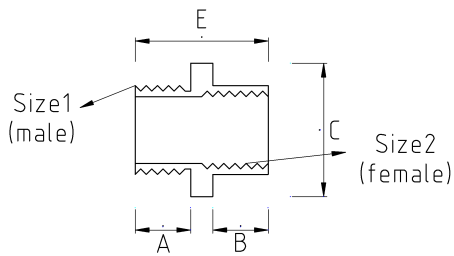

## EX-PROOF REDUCER, STAINLESS STEEL

- Stainless steel core (316L)
- ATEX II 2GD Ex db IIC Gb ; Ex eb IIC Gb ; Ex tb IIIC Db, IP66/68

IP68	-40 C	+100 C
------	-------	--------

### Technical Details

Product Code	Size I	Size II	A	B	C	D	E	Net Weight (kg/pc)	In Pack (pc)
V76420425	M20x1.5	M25x1.5							
V76420816	M20x1.5	NPT 1/2"							
V76425816	M25x1.5	NPT 1/2"							
V76425821	M25x1.5	NPT 3/4"							
V76440425	M40x1.5	M25x1.5							
V76440826	M40x1.5	NPT 1"							
V76816420	NPT 1/2"	M20x1.5							
V76821420	NPT 3/4"	M20x1.5							
V76821816	NPT 3/4"	NPT 1/2"							
V76826816	NPT 1"	NPT 1/2"							
V76840425	NPT 1 1/2"	M25x1.5							
V76852840	NPT 2"	NPT 1 1/2"							