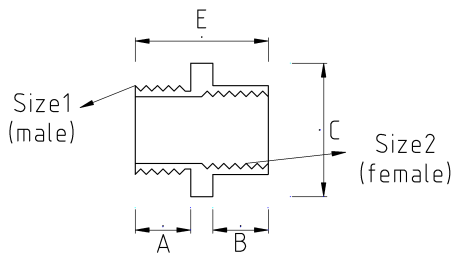

## EX-PROOF REDUCER, STAINLESS STEEL

- Stainless steel core (316L)
- ATEX II 2GD Ex db IIC Gb ; Ex eb IIC Gb ; Ex tb IIIC Db, IP66/68

IP68	-40 C	+100 C
------	-------	--------

### Technical Details

Product Code	Size I	Size II	A	B	C	D	E	Net Weight (kg/pc)	In Pack (pc)
V76420425	M20x1.5	M25x1.5							
V76420816	M20x1.5	NPT 1/2"							
V76425432	M25x1.5	M32x1.5							
V76425816	M25x1.5	NPT 1/2"							
V76425821	M25x1.5	NPT 3/4"							
V76432440	M32x1.5	M40x1.5							
V76440425	M40x1.5	M25x1.5							
V76440450	M40x1.5	M50x1.5							
V76440826	M40x1.5	NPT 1"							
V76450440	M50x1.5	M40x1.5							
V76816420	NPT 1/2"	M20x1.5							
V76821420	NPT 3/4"	M20x1.5							
V76821816	NPT 3/4"	NPT 1/2"							
V76826816	NPT 1"	NPT 1/2"							
V76840425	NPT 1 1/2"	M25x1.5							
V76852840	NPT 2"	NPT 1 1/2"							