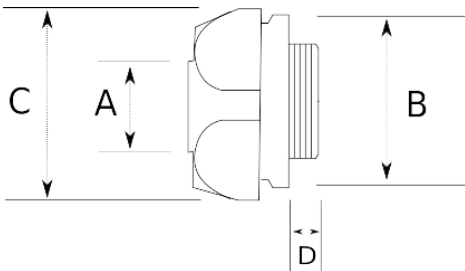

EX-PROOF LIQUID-TIGHT CONNECTOR, SILOK TYPE

- Stainless steel core
- For non armoured cables

IP68	-40 C	+100 C
------	-------	--------

Technical Details

Product Code	Size I	A	B	C	D	E	Net Weight (kg/pc)	In Pack (pc)
V780416	M20x1.5	16.00	4.00	12.00			0,103	20.00
V780816	NPT 1/2"	16.00	4.00	12.00				
V780821	NPT 3/4"	21.00	10.00	18.00				
V780826	NPT 1"	26.00	14.00	24.00				
V780835	NPT 1 1/4"	35.00	22.00	32.00				
V780840	NPT 1 1/2"	40.00	26.00	35.00				