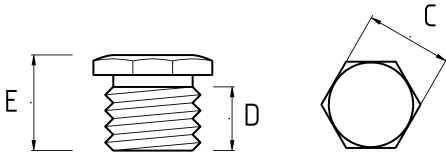

EXPROOF STAINLESS STEEL BLIND PLUG

- Stainless steel core (316L)
- ATEX II 2GD Ex db IIC Gb ; Ex eb IIC Gb, IP66/68

IP68	-40 C	+100 C
------	-------	--------

Technical Details

Product Code	Size I	A	B	C	D	E	Net Weight (kg/pc)	In Pack (pc)
V730416	M16x1.5							
V730420	M20x1.5							
V730425	M25x1.5							
V730432	M32x1.5							
V730440	M40x1.5							
V730450	M50x1.5							
V730463	M63x1.5							
V730816	NPT 1/2"							
V730821	NPT 3/4"							
V730826	NPT 1"						0,071	40.00
V730835	NPT 1 1/4"							
V730840	NPT 1 1/2"							
V730852	NPT 2"							