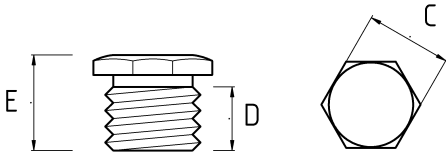

## EXPROOF STAINLESS STEEL BLIND PLUG

- Stainless steel core (316L)
- ATEX II 2GD Ex db IIC Gb ; Ex eb IIC Gb, IP66/68

IP68	-40 C	+100 C
------	-------	--------

### Technical Details

Product Code	Size I	A	B	C	D	E	Net Weight (kg/pc)	In Pack (pc)
V730416	M16x1.5							
V730420	M20x1.5							
V730425	M25x1.5							
V730432	M32x1.5							
V730440	M40x1.5							
V730450	M50x1.5							
V730463	M63x1.5							
V730816	NPT 1/2"							
V730821	NPT 3/4"							
V730826	NPT 1"						0,071	40.00
V730835	NPT 1 1/4"							
V730840	NPT 1 1/2"							
V730852	NPT 2"							